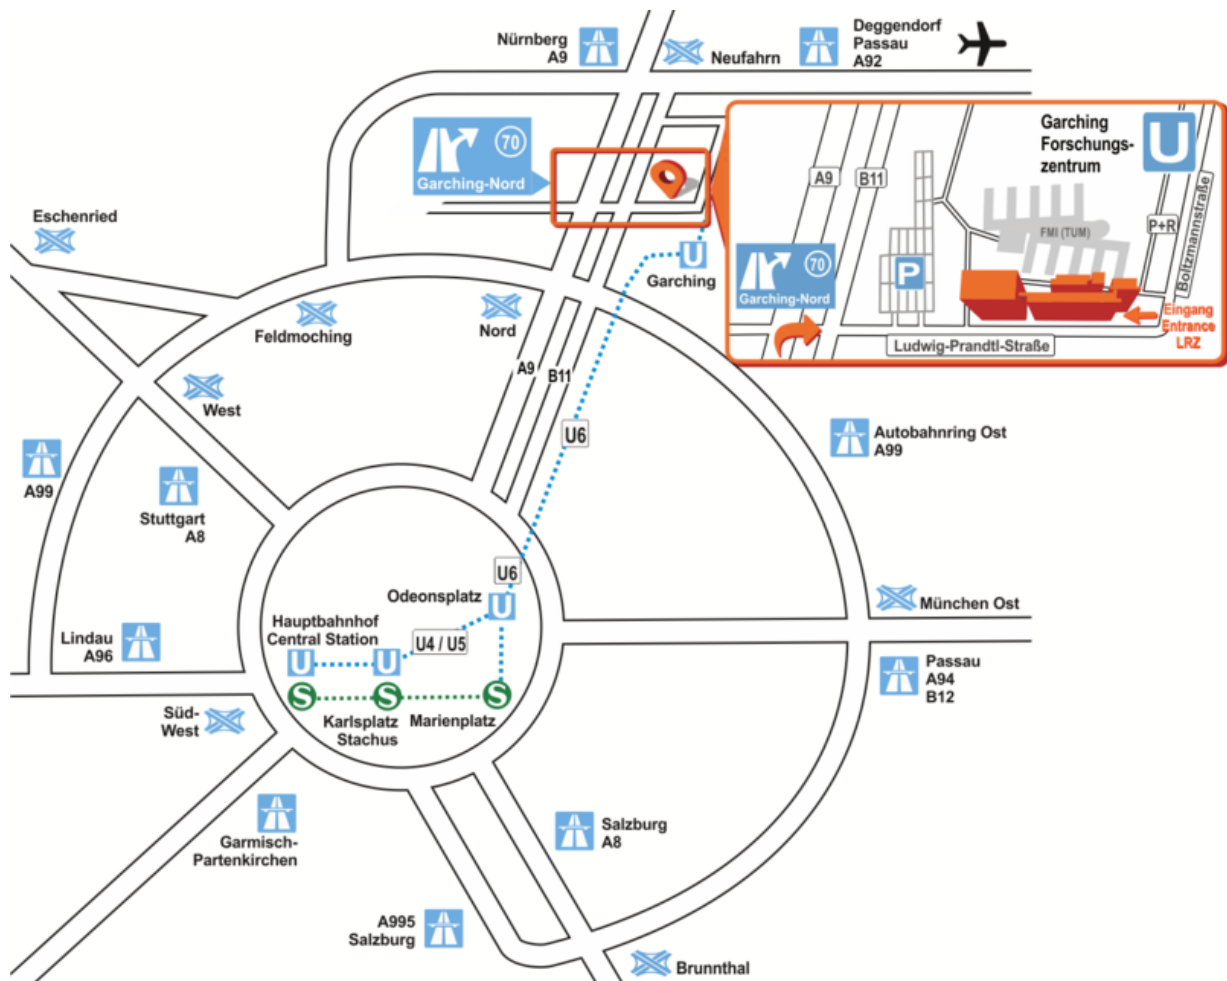

Transportation and Accommodation Information for Visiting LRZ

ADDRESS and LOCATION

Leibniz Supercomputing Centre
Boltzmannstraße 1
85748 Garching (Munich)

TRANSPORTATION

From the main station (Hauptbahnhof) in the Munich city centre to Garching

Take U4/U5 to Odeonsplatz, then U6 in the direction of Garching Forschungszentrum. The last stop is to arrive at the LRZ location. The destination is 400m to walk from the station Garching Forschungszentrum located.

From the Munich airport (MUC)

S-Bahn S8 (in the direction of main station) to the third stop, Ismaning (takes about 13 minutes). There, take regional bus 230 in the direction of Garching-Forschungszentrum, get off at Boltzmannstraße.

ACCOMODATIONS

To plan your stay, there are four hotel options in easy reach of LRZ:

Marriott Courtyard Galileo Garching

Located directly on the Research Campus and a 5-minute walk to LRZ:

Address: Walther-von-Dyck-Straße 12, 85748 Garching